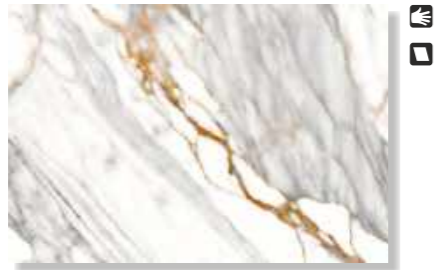

Нейро 7 / белый
Neuro 7 / white
400X275mm