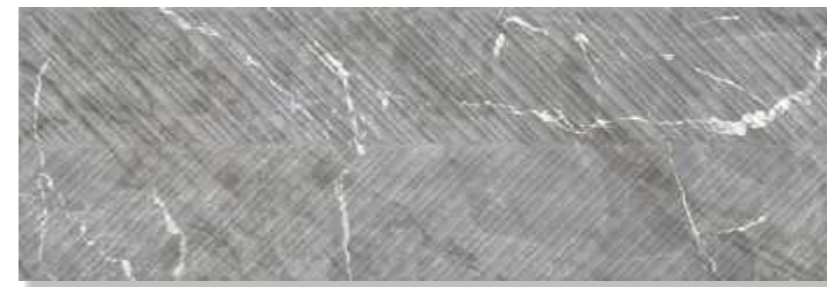

Найс 1Д
Nice 1D
900X300mm