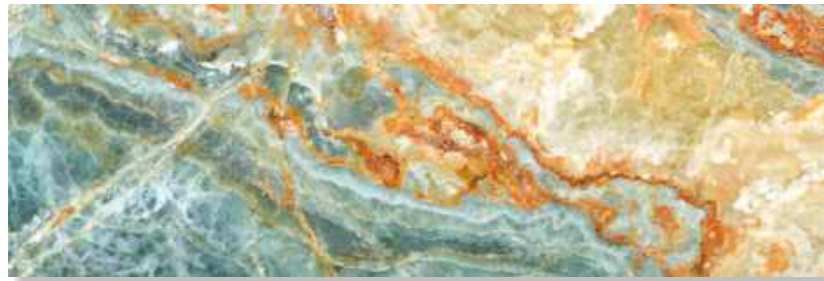

Экселент / зелёный
Excellent / green
900X300mm