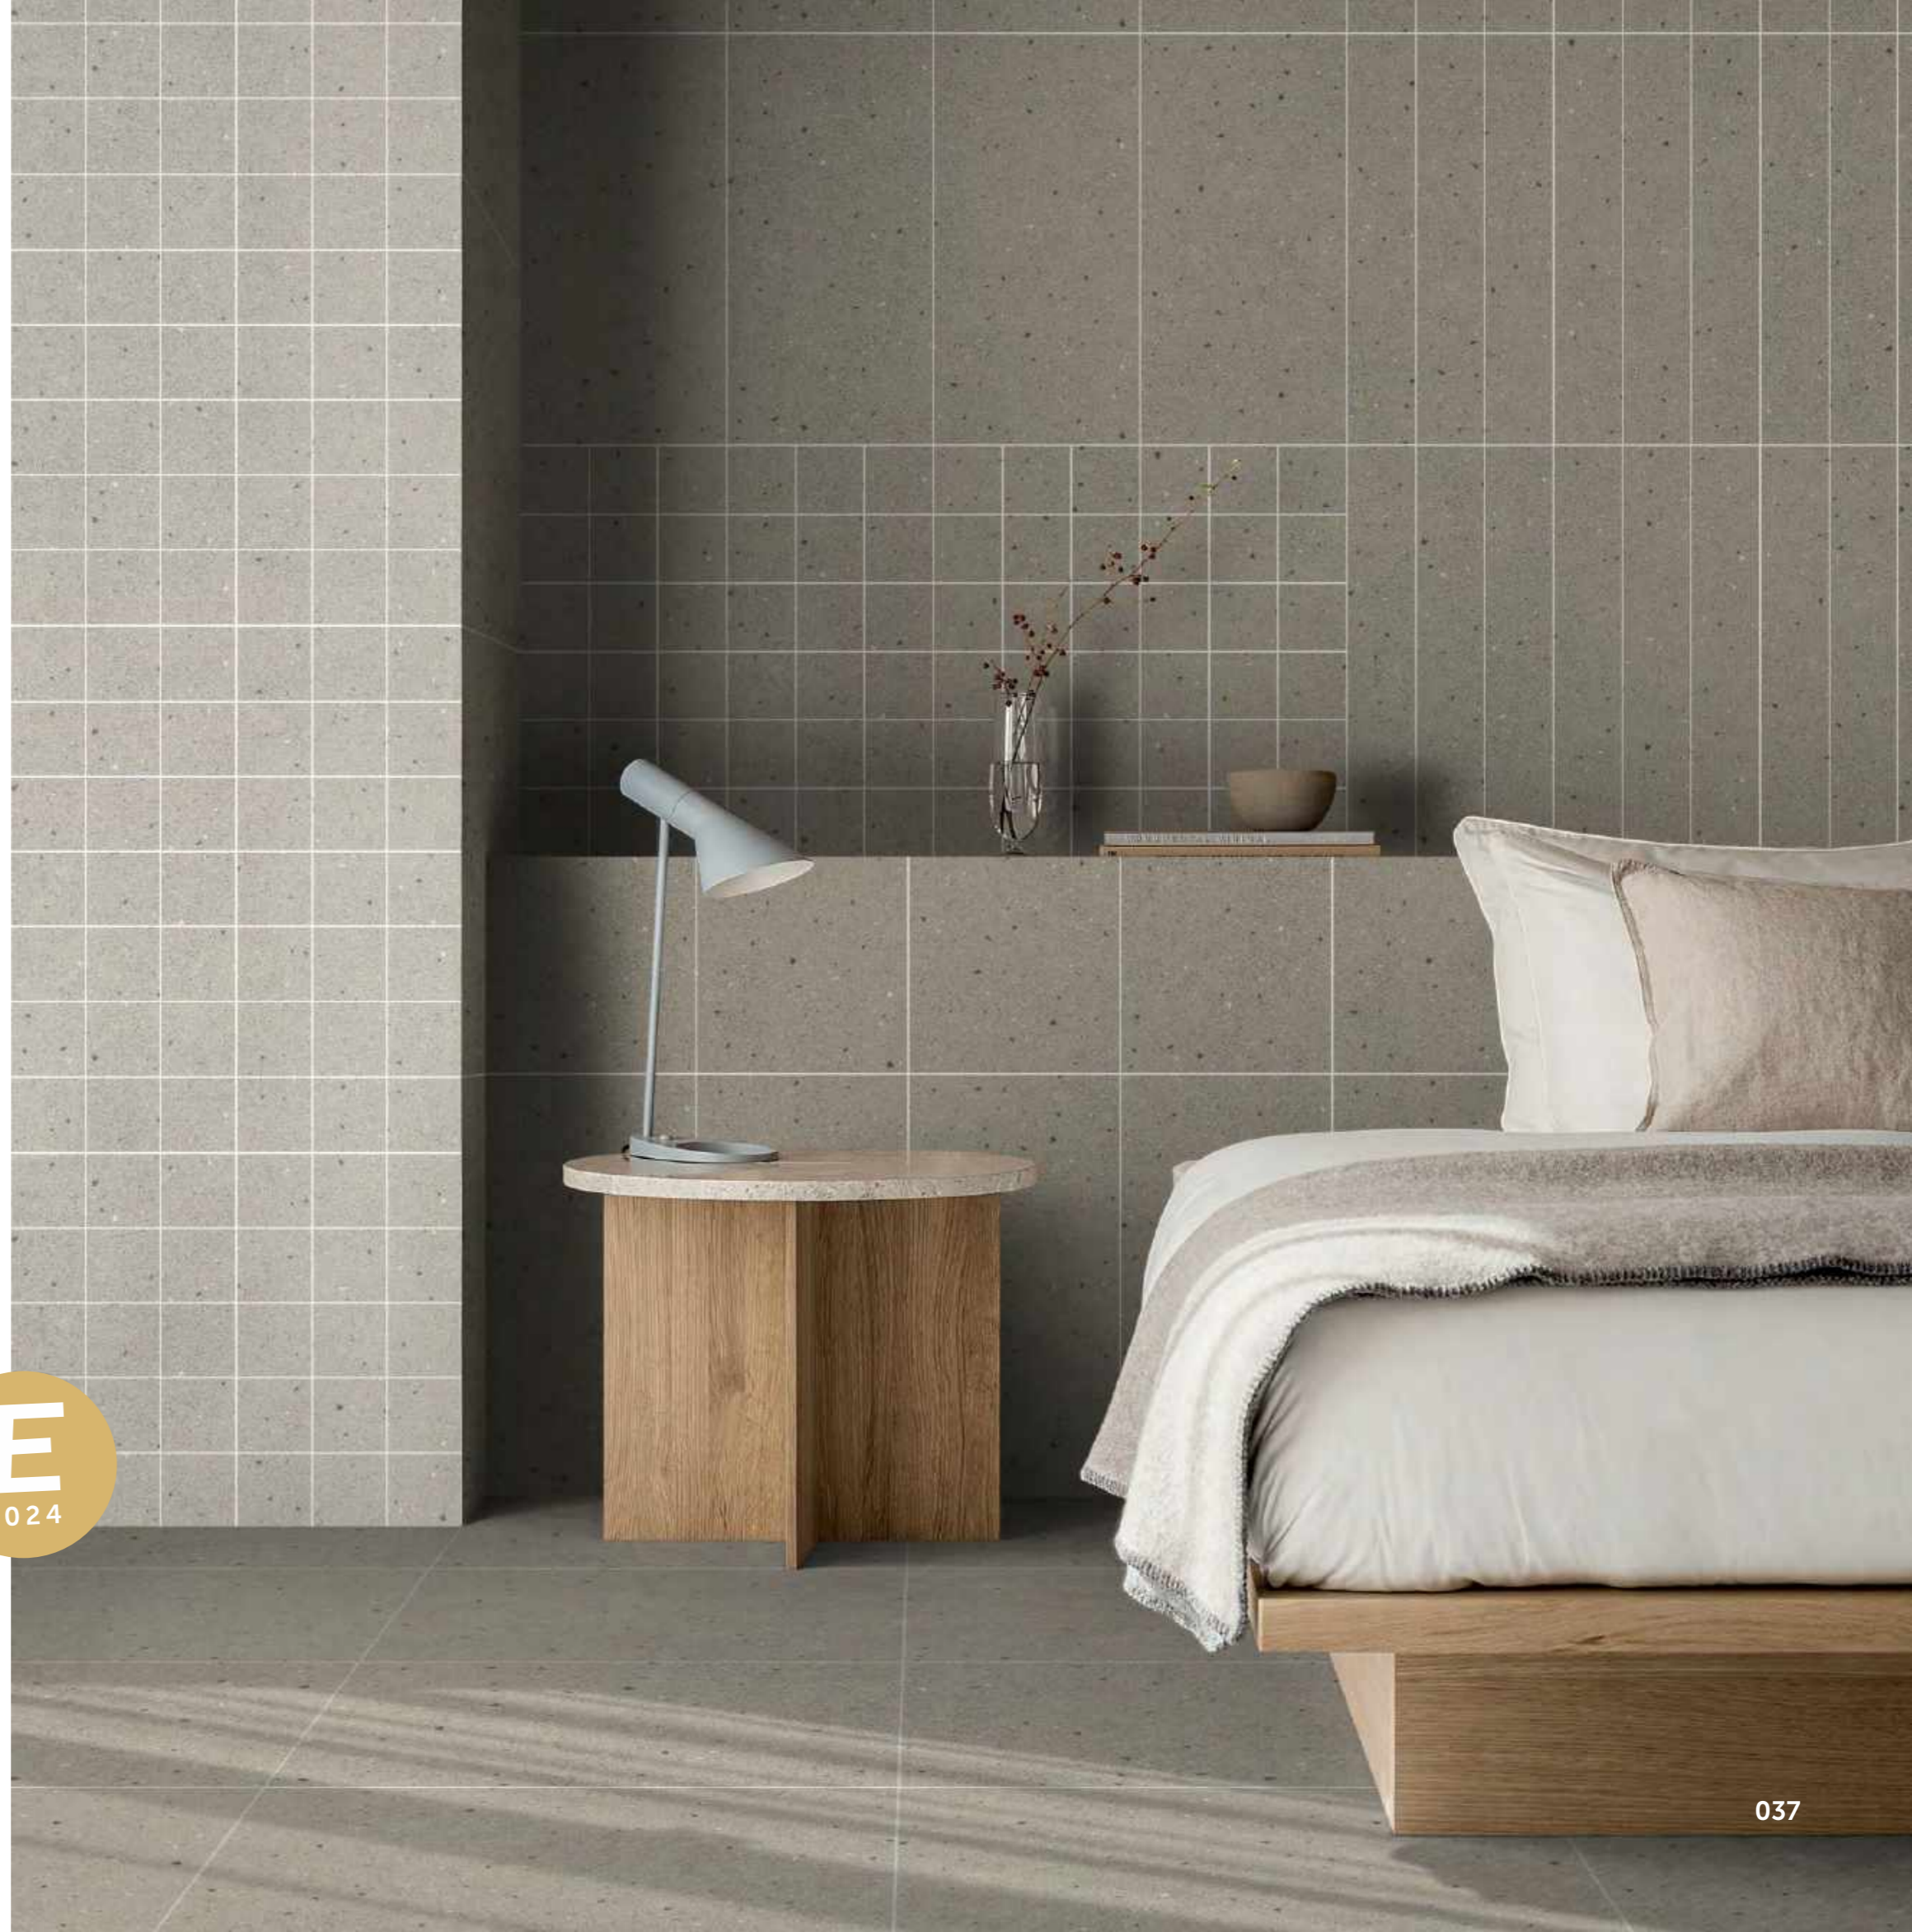

The base tile in the rectified Split 592x295mm collection is an imitation of a light and even stone texture inlaid with larger fragments, the shine of which is given by a special decorative material applied using Digital Glue technology. Decor and small-format tiles give a special highlight of the collection - this is where the "Split" begins. The collection combines three tile formats: 592x295 mm, 295x295 mm and 97x97 mm. The decorative panels in this collection are separated by special cuts imitating the laying of the original oblong shape of different format. Thanks to this technology, the cuts can be filled in, and thus the imitation turns out to be indistinguishable from a real small-format tiles, while significantly simplifying the installation. Three basic shades and various combinations of tile formats and decor will allow you to create a unique, original and inimitable interior design.

КЕРАМИЧЕСКАЯ ПЛИТКА
CERAMIC TILE