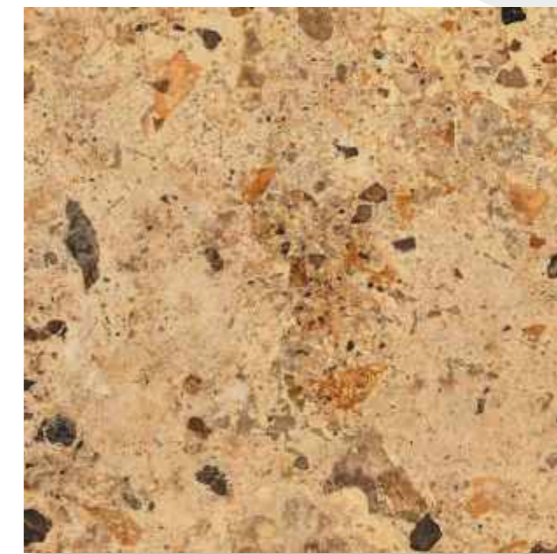

Сэнс 4 / терракотовый
Sense 4 / terracotta
600X600mm